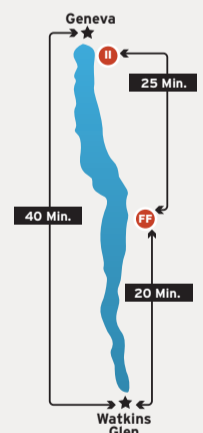

# 2015 TRAIL MEMBERS

- Ravines Wine Cellars **A**
- Belhurst Estate Winery **B**
- White Springs Winery **C**
- Fox Run Vineyards **D**
- Serenity Vineyards **E**
- Seneca Shore Wine Cellars **F**
- Anthony Road Wine Company **G**
- Prejean Winery **H**
- Torrey Ridge Winery **I**
- Earle Estates Winery & Meadery **J**
- Miles Wine Cellars **K**
- Villa Bellangelo **L**
- Fruit Yard Winery **M**
- Hickory Hollow Wine Cellars **N**
- Glenora Wine Cellars **O**
- Fulkerson Winery **P**
- Rock Stream Vineyards **Q**
- Lakewood Vineyards **R**
- Castel Grisch Winery **S**
- Catharine Valley Winery **T**
- J.R. Dill Winery **U**
- Atwater Estate Vineyards **V**
- Chateau Lafayette Reneau **W**
- Leidenfrost Vineyards **X**
- Hazlitt 1852 Vineyards **Y**
- Penguin Bay Winery **Z**
- Standing Stone Vineyards **AA**
- Bagley's Poplar Ridge Vineyards **BB**
- Caywood Vineyards **CC**
- Wagner Vineyards **DD**
- Lamoreaux Landing Wine Cellars **EE**
- Kings Garden Vineyards **FF**
- Zugibe Vineyards **GG**
- Three Brothers Wineries & Estates **HH**
- Ventosa Vineyards **II**

### CAR DRIVING TIME

Please note that this map is not to scale, but has been designed to best assist you with wayfinding