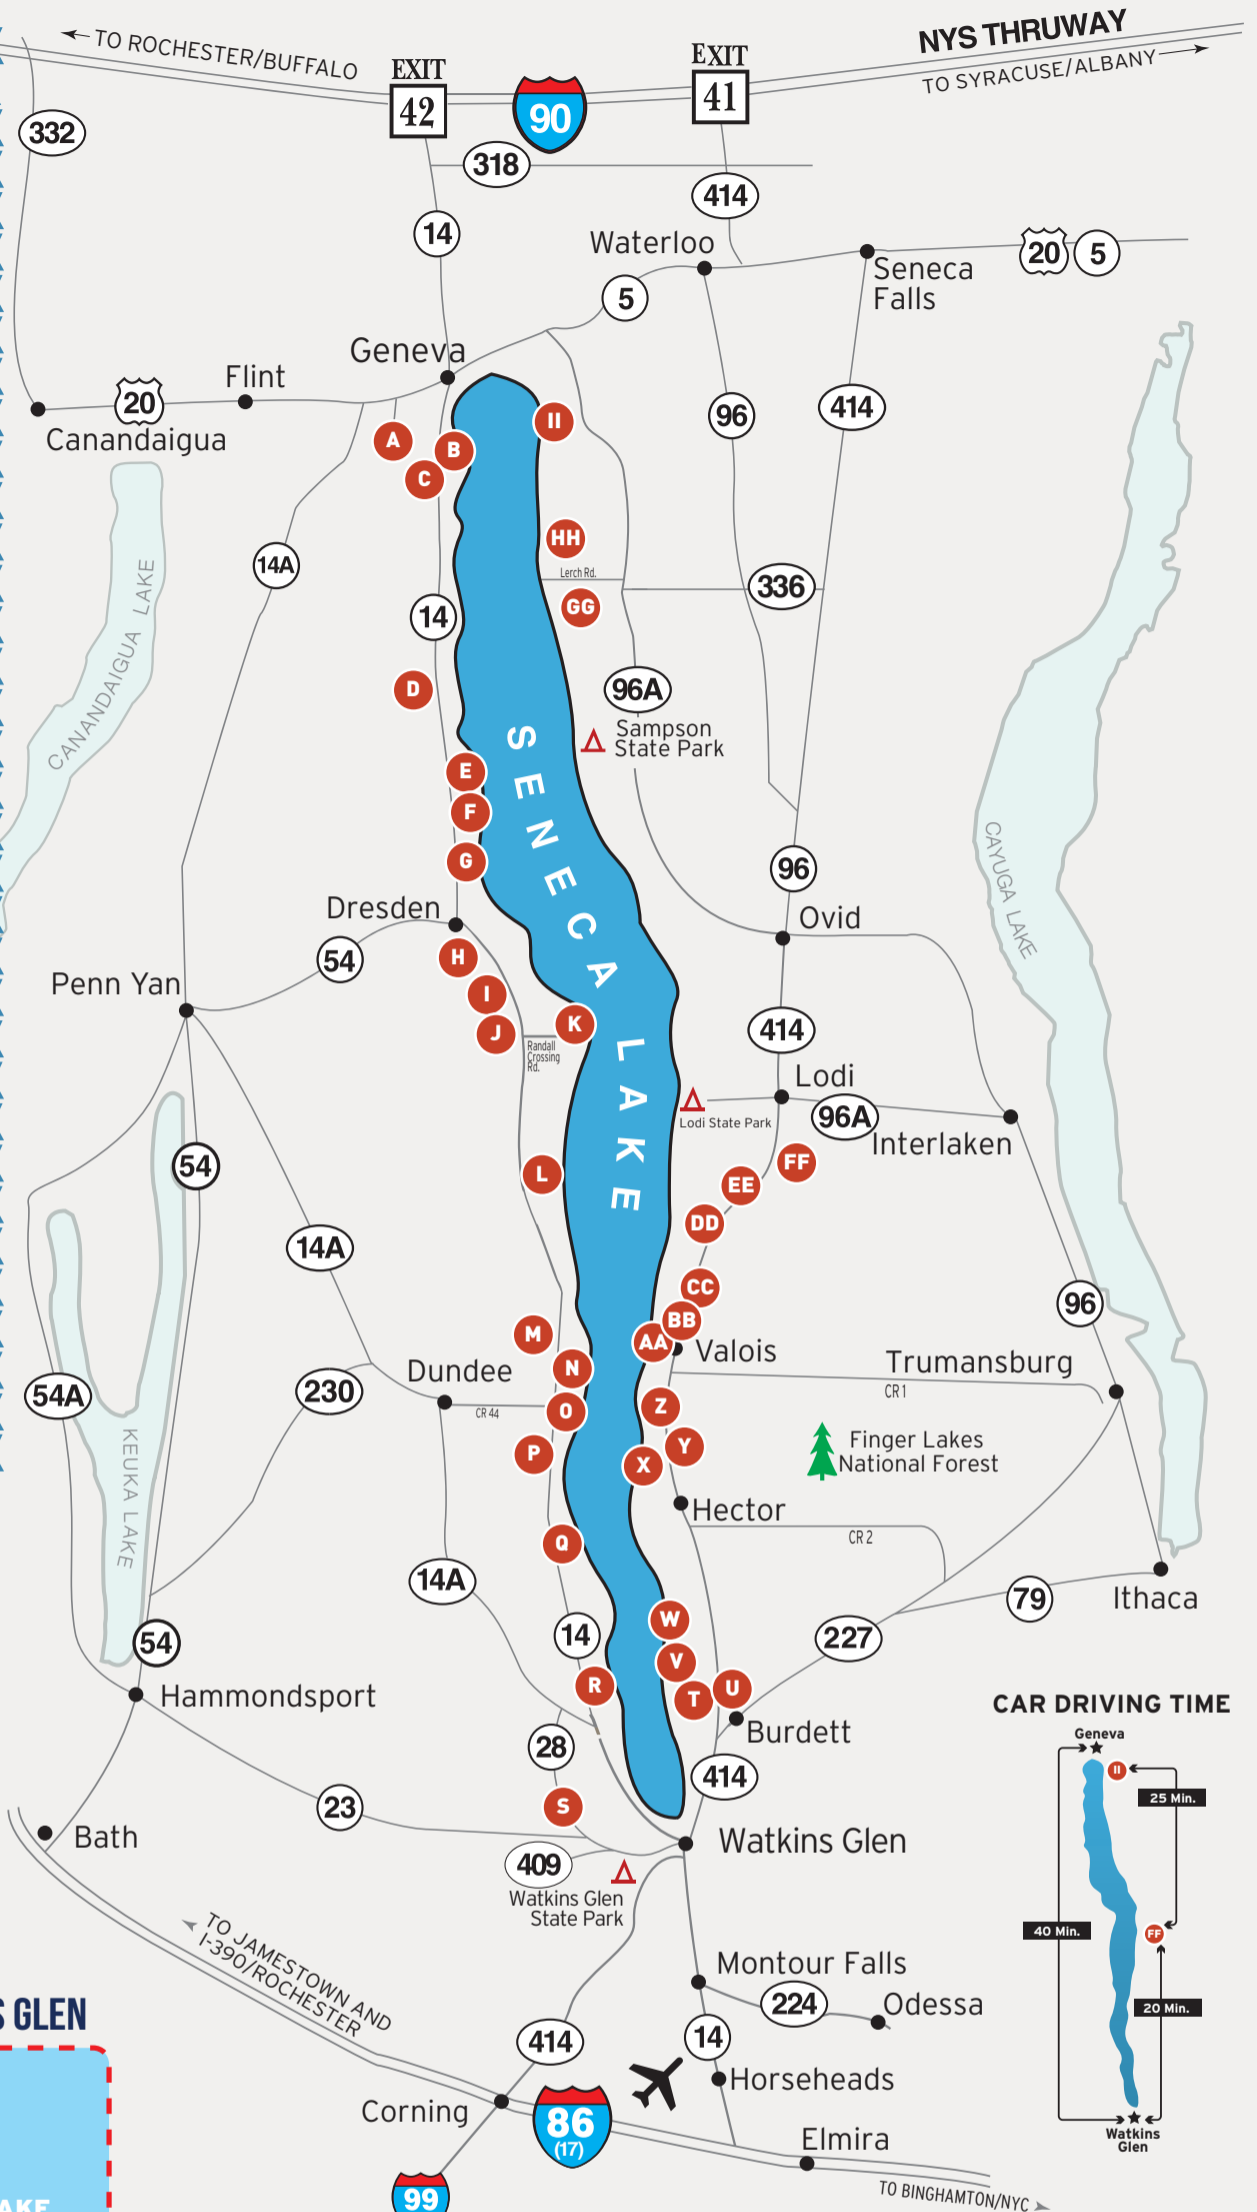

# 2015 TRAIL MEMBERS

- Ravines Wine Cellars **A**
- Belhurst Estate Winery **B**
- White Springs Winery **C**
- Fox Run Vineyards **D**
- Serenity Vineyards **E**
- Seneca Shore Wine Cellars **F**
- Anthony Road Wine Company **G**
- Prejean Winery **H**
- Torrey Ridge Winery **I**
- Earle Estates Winery & Meadery **J**
- Miles Wine Cellars **K**
- Villa Bellangelo **L**
- Fruit Yard Winery **M**
- Hickory Hollow Wine Cellars **N**
- Glenora Wine Cellars **O**
- Fulkerson Winery **P**
- Rock Stream Vineyards **Q**
- Lakewood Vineyards **R**
- Castel Grisch Winery **S**
- Catharine Valley Winery **T**
- J.R. Dill Winery **U**
- Atwater Estate Vineyards **V**
- Chateau Lafayette Reneau **W**
- Leidenfrost Vineyards **X**
- Hazlitt 1852 Vineyards **Y**
- Penguin Bay Winery **Z**
- Standing Stone Vineyards **AA**
- Bagley's Poplar Ridge Vineyards **BB**
- Caywood Vineyards **CC**
- Wagner Vineyards **DD**
- Lamoreaux Landing Wine Cellars **EE**
- Kings Garden Vineyards **FF**
- Zugibe Vineyards **GG**
- Three Brothers Wineries & Estates **HH**
- Ventosa Vineyards **II**

### CAR DRIVING TIME

Please note that this map is not to scale, but has been designed to best assist you with wayfinding